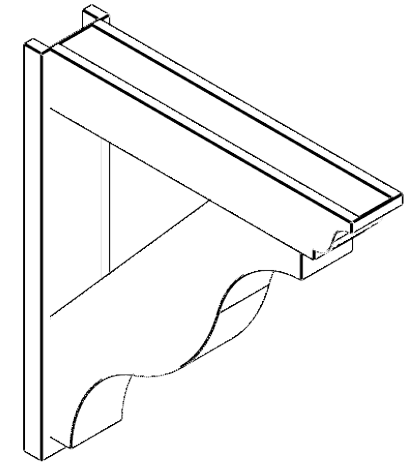

ITEM NUMBER: OUTUROC060X080X38000X42000X060X020X060FST04RCPR

6"W TOP X 8"W BACK X 38"D X 42"H X 6"T TOP X 2"T BACK TIMBERTHANE ROUGH CEDAR FUNSTON FAUX WOOD OPEN OUTLOOKER, TRADITIONAL TOP AND BLOCK BACK, 6"W CLOSED BRACE, PRIMED TAN