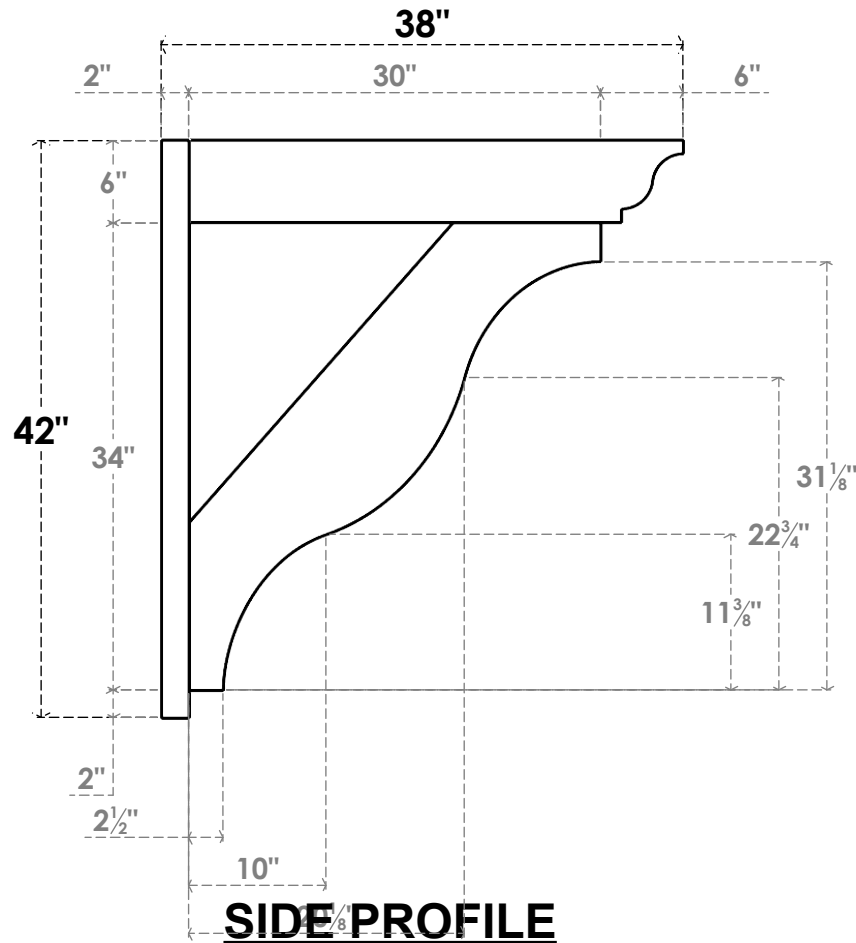

ITEM NUMBER: OUTUROC060X080X38000X42000X060X020X060FST04RCPR

6"W TOP X 8"W BACK X 38"D X 42"H X 6"T TOP X 2"T BACK TIMBERTHANE ROUGH CEDAR FUNSTON FAUX WOOD OPEN OUTLOOKER, TRADITIONAL TOP AND BLOCK BACK, 6"W CLOSED BRACE, PRIMED TAN