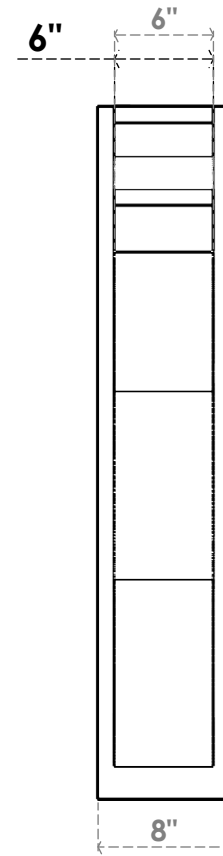

ITEM NUMBER: OUTUROC060X080X38000X42000X060X020X060FST04RCPR

6"W TOP X 8"W BACK X 38"D X 42"H X 6"T TOP X 2"T BACK TIMBERTHANE ROUGH CEDAR FUNSTON FAUX WOOD OPEN OUTLOOKER, TRADITIONAL TOP AND BLOCK BACK, 6"W CLOSED BRACE, PRIMED TAN

EKENA MILLWORK
2300 WEST MAIN ST.
CLARKSVILLE, TX 75426
TOLL FREE: 866-607-0453
WWW.EKENAMILLWORK.COM

NOTES

1. INSTALLATION TO BE COMPLETED IN ACCORDANCE WITH MANUFACTURER'S SPECIFICATIONS.
2. DRAWING MAY NOT BE TO SCALE
3. THIS DRAWING IS INTENDED FOR DESIGN AND PLANNING PURPOSES ONLY.
4. ALL INFORMATION CONTAINED HEREIN WAS CURRENT AT THE TIME OF DEVELOPMENT BUT MUST BE REVIEWED AND APPROVED BY THE PRODUCT MANUFACTURER TO BE CONSIDERED ACCURATE.
5. TIMBERTHANE ARCHITECTURAL PRODUCTS ARE MADE FROM HIGH DENSITY URETHANE AND COME FACTORY PRIMED